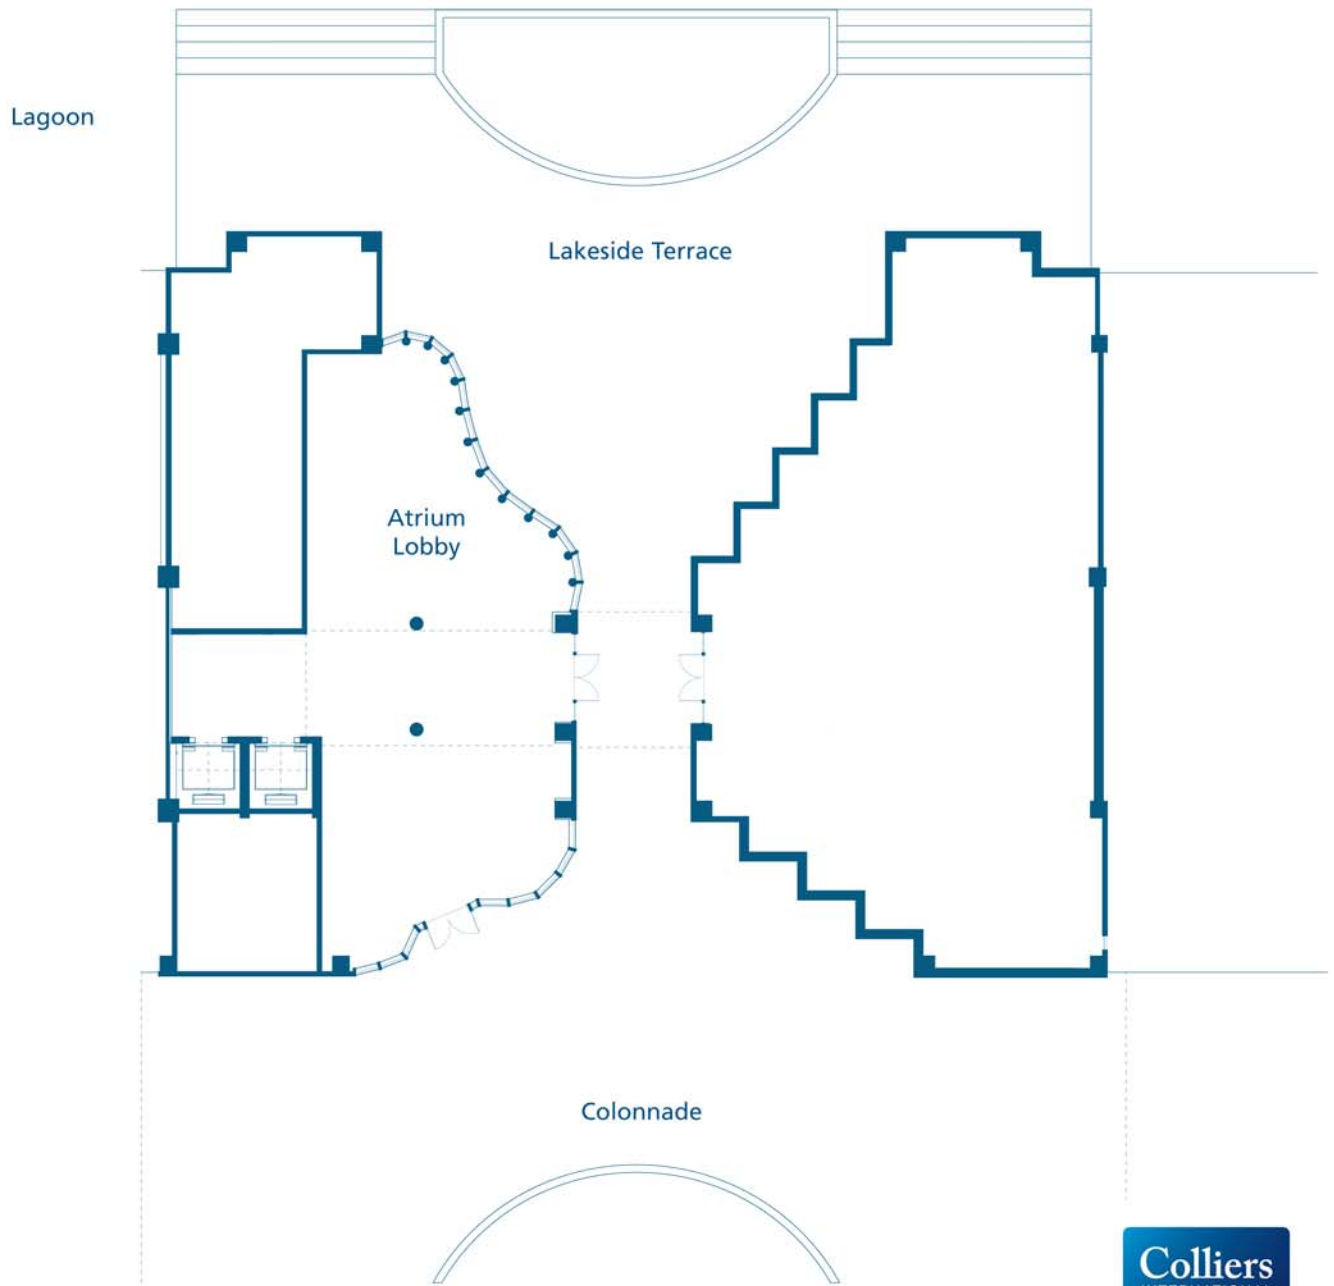

Atrium Lobby / Lakeside Terrace Site Plan

South Florida