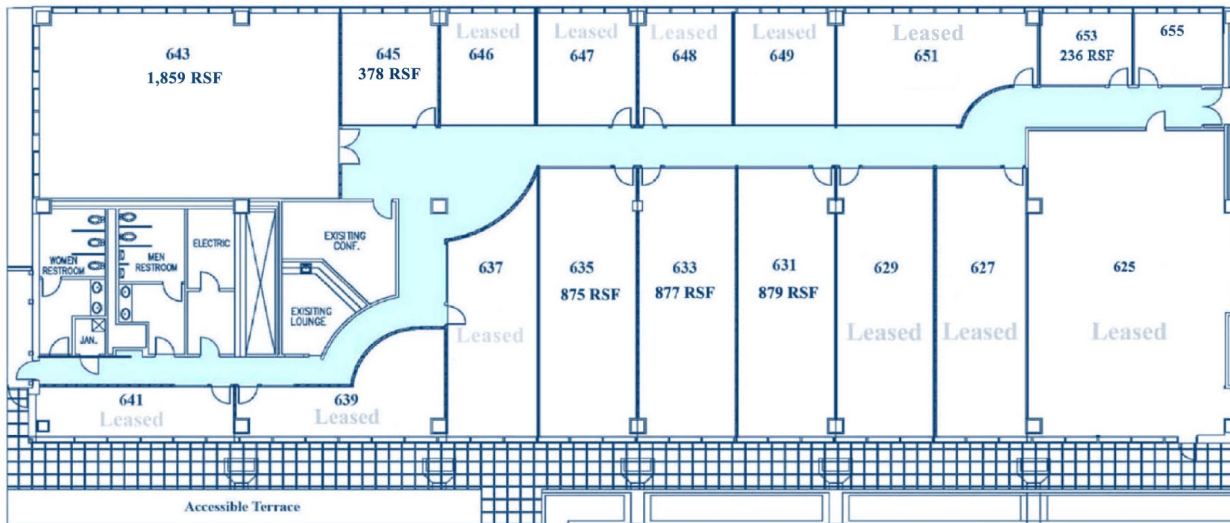

Palmetto Bay
VILLAGE CENTER

6th Floor South

Exclusive Agent
Carol Ellis-Cutler
305.446.0011