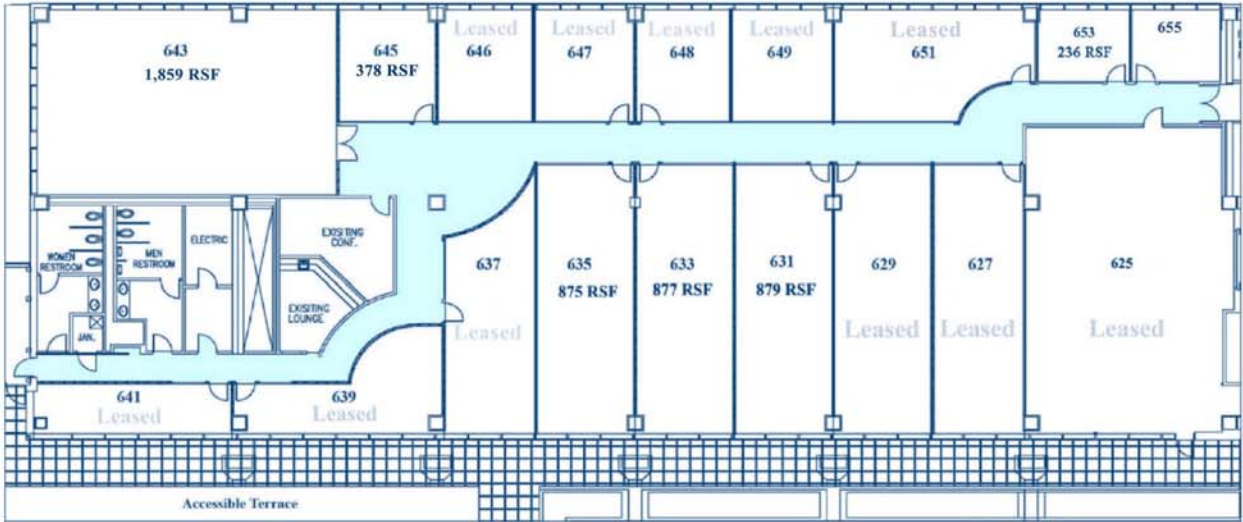

Palmetto Bay
VILLAGE CENTER

6th Floor South

South Florida

Commercial Real Estate Services

Exclusive Agent
Carol Ellis-Cutler
305.446.0011

Notice: All units are subject to availability, withdrawal or price change without notice.