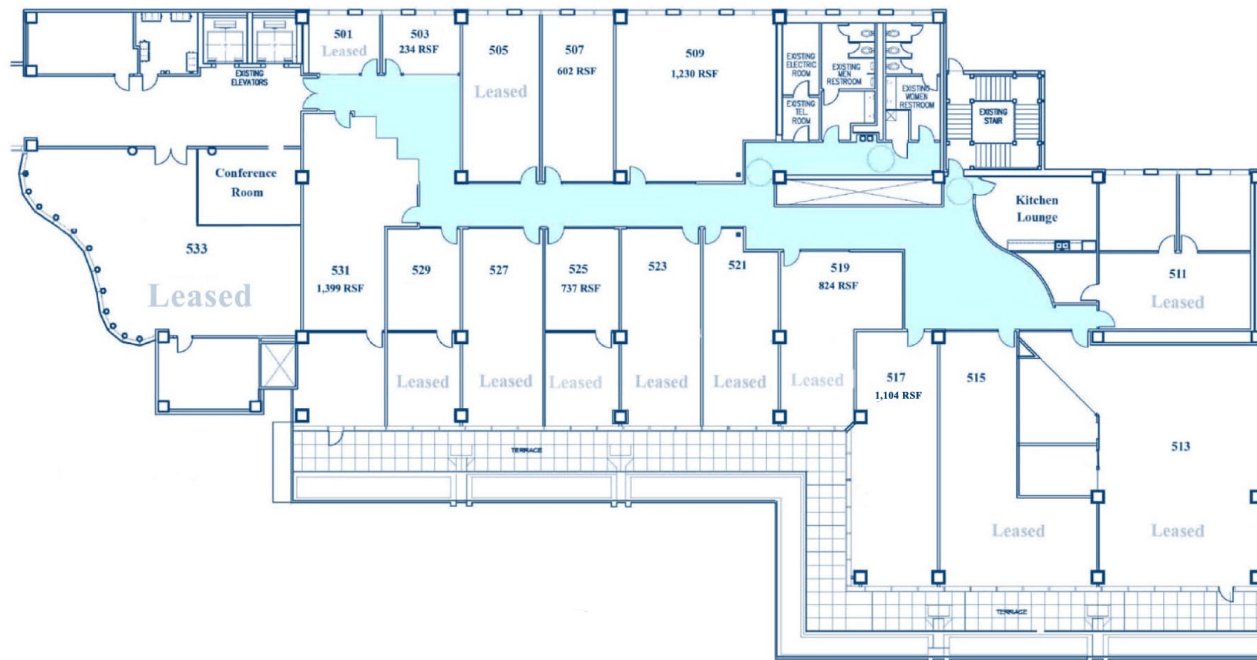

Palmetto Bay
VILLAGE CENTER

5th Floor North

Exclusive Agent
Carol Ellis-Cutler
305.446.0011

Notice: All units are subject to availability, withdrawal or price change without notice.